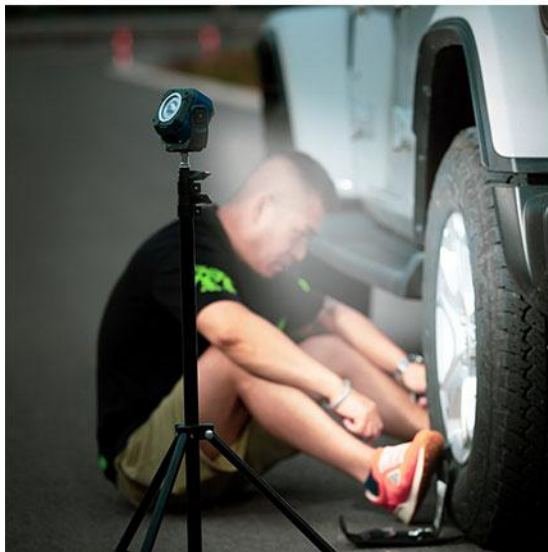

Specifications of Carelite Arealight:	
Material	Nylon, ABS, TPE, Aluminum
Lighting source	1pc Osram P8 SMD LED+1pc COB LED
Function	Spotlight low-Spotlight high-Floodlight on, hold on to dim
Brightness	200lm-600lm-1000lm
Runtime	9h-5h-4h
Beam distance	100m-180m-30m
Li-ion battery	3.7V, 4400mAh, 16.28Wh
Charging time	4hr
Charing input	5VDC, Max 2A
Protection level	IP65, all weathers proof and impact resistant
Lighting beam angle	Spotlight 20°; floodlight 110°
Size & Weight	93x89x60mm; 290g
Payment terms	T/T, By Paypal, By Western Union.

Carelite Job Site Spotlight Feature and Application